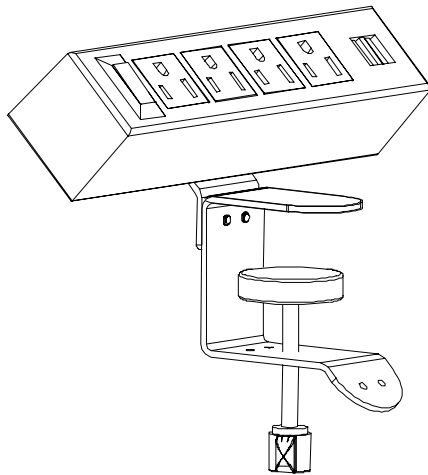

Black Clamp-On Power Strip

Instruction Manual

SKU: DESK-AC120V

Scan the QR code with your mobile device or follow the link for helpful videos and specifications related to this product.

<https://vivo-us.com/products/desk-ac120v>

WARNING: CHOKING HAZARD

SMALL PARTS - NOT FOR CHILDREN UNDER 3 YEARS. ADULT SUPERVISION IS REQUIRED.

PACKAGE CONTENTS

A (x1)
Clamp

B (x1)
Bracket

C (x1)
Power Strip

S-A (x3)
ST3.3x10mm Screw

S-B (x2)
M4x6mm Screw