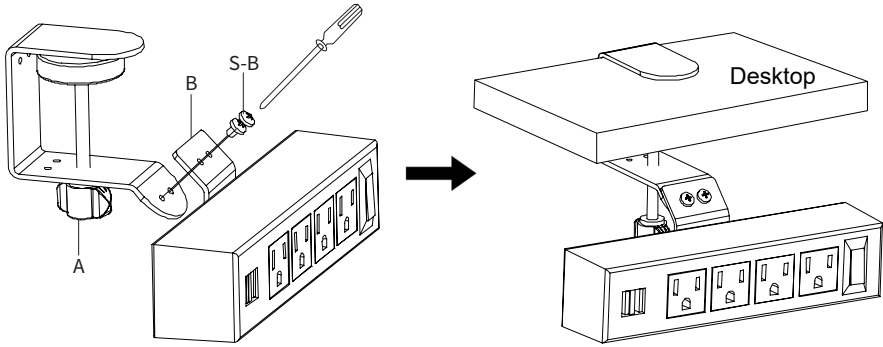

TOOLS NEEDED

ASSEMBLY STEPS

STEP 1

Assemble Bracket **(B)** to Power Strip **(C)** using ST3.3x10mm Screws **(S-A)** and a Phillips screwdriver.

Option A - Above Desk Front Mounting

Mount Bracket **(B)** to Clamp **(A)** using M4x6mm Screws **(S-B)** and a Phillips screwdriver as shown below. Secure the clamp assembly to the desktop.

Option B - Above Desk Rear Mounting

Mount Bracket (B) to Clamp (A) using M4x6mm Screws (S-B) and a Phillips screwdriver as shown below. Secure the clamp assembly to the desktop.

Option C - Under Desk Mounting

Mount Bracket (B) to Clamp (A) using M4x6mm Screws (S-B) and a Phillips screwdriver as shown below. Secure the clamp assembly to the desktop.

Option D - Under Desk Front Mounting

Mount Bracket (B) to Clamp (A) using M4x6mm Screws (S-B) and a Phillips screwdriver as shown below. Secure the clamp assembly to the desktop.