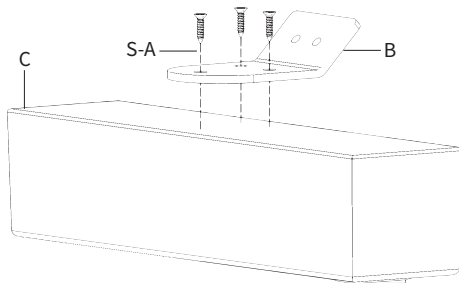

WARNING: CHOKING HAZARD

SMALL PARTS - NOT FOR CHILDREN UNDER 3 YEARS. ADULT SUPERVISION IS REQUIRED.

PACKAGE CONTENTS

A (x1)
Clamp

B (x1)
Bracket

C (x1)
Power Strip

S-A (x3)
ST3.3x10mm Screw

S-B (x2)
M4x6mm Screw

TOOLS NEEDED

ASSEMBLY STEPS

STEP 1

Assemble Bracket **(B)** to Power Strip **(C)** using ST3.3x10mm Screws **(S-A)** and a Phillips screwdriver.

Option A - Above Desk Front Mounting

Mount Bracket **(B)** to Clamp **(A)** using M4x6mm Screws **(S-B)** and a Phillips screwdriver as shown below. Secure the clamp assembly to the desktop.