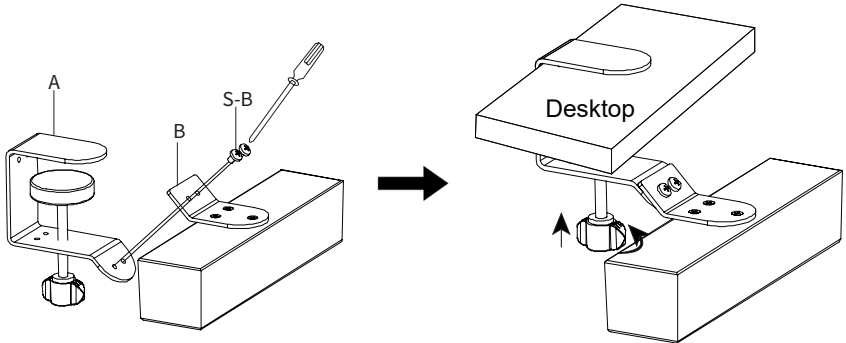

Option C - Under Desk Mounting

Mount Bracket (B) to Clamp (A) using M4x6mm Screws (S-B) and a Phillips screwdriver as shown below. Secure the clamp assembly to the desktop.